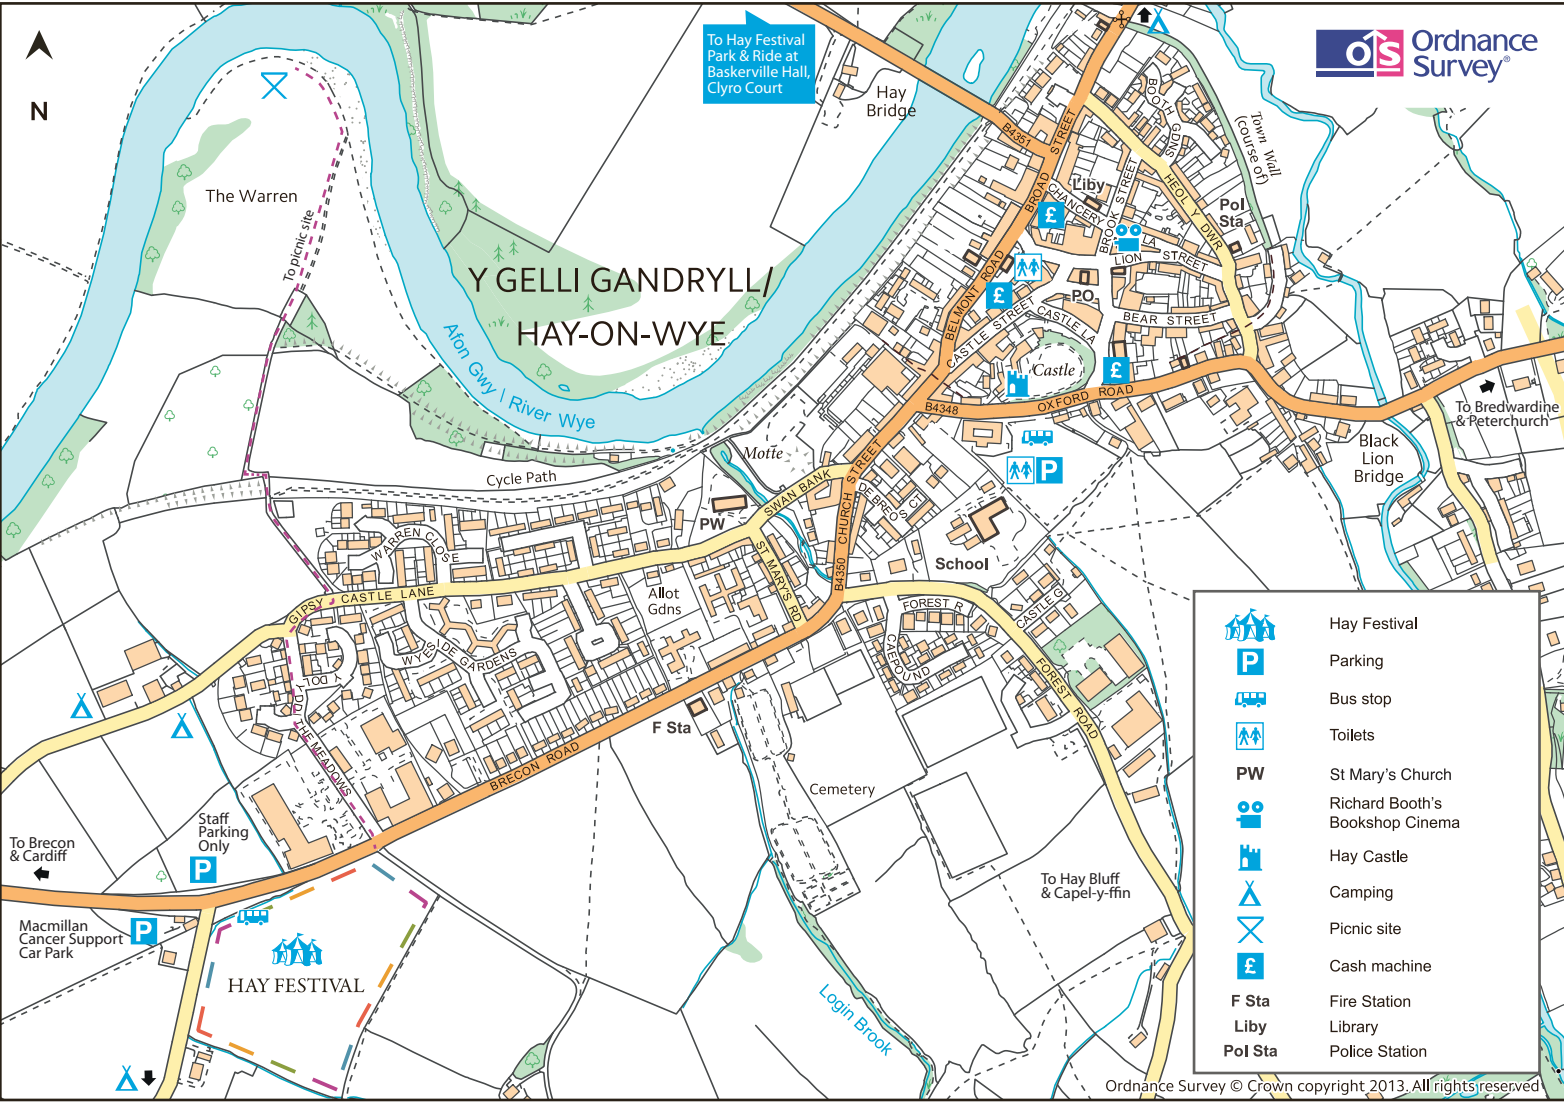

To Hay Festival
Park & Ride at
Baskerville Hall,
Clyro Court

	Hay Festival
	Parking
	Bus stop
	Toilets
	St Mary's Church
	Richard Booth's Bookshop Cinema
	Hay Castle
	Camping
	Picnic site
	Cash machine
	Fire Station
	Library
	Police Station

To Brecon
& Cardiff

Macmillan Cancer Support Car Park

Staff Parking Only

HAY FESTIVAL

F Sta

Cemetery

To Hay Bluff
& Capel-y-ffin

Loglin Brook